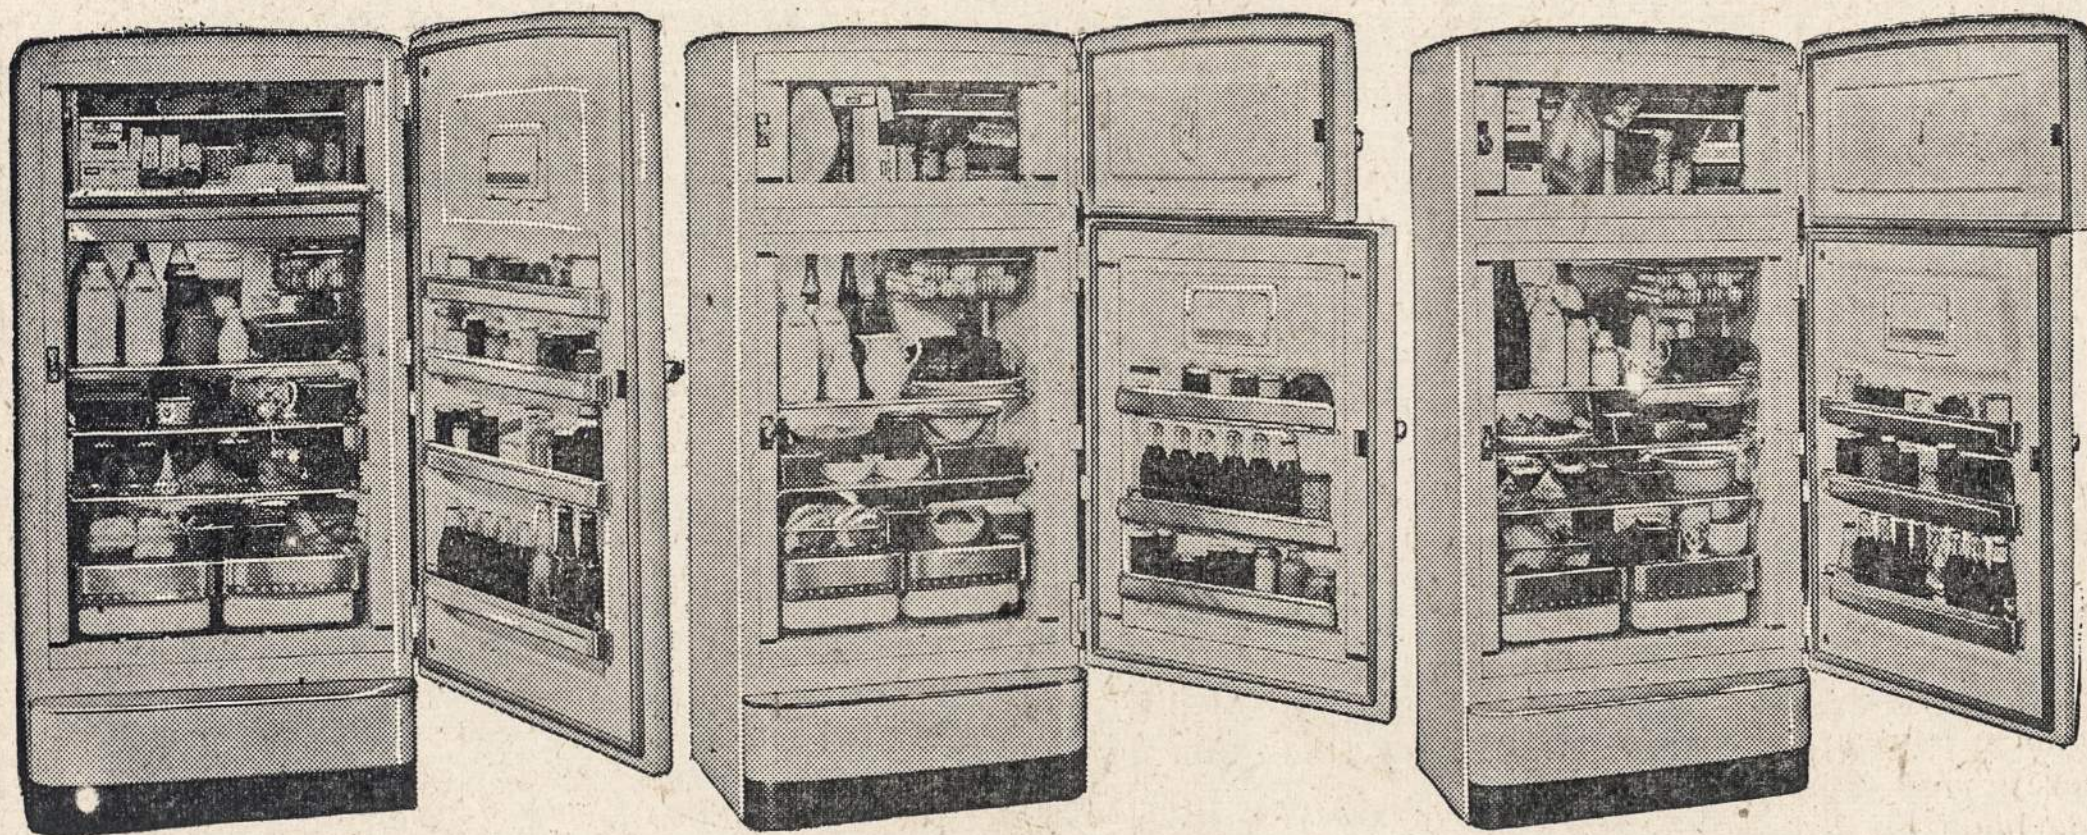

MODEL LF-11J

MODEL NH-8J

MODEL NH-10J

Tune in the FRED WARING SHOW Every Sunday, 8 P.M., WBKB