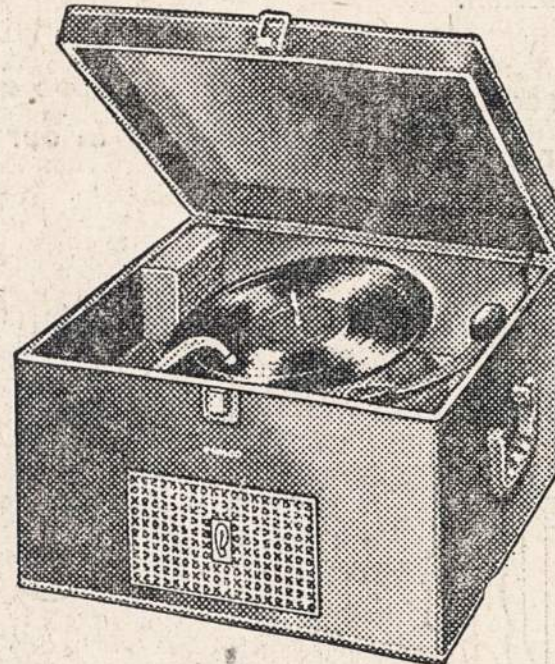

Custom Styled 21-in. Console

Regular Price... $329.95
Trade-in Allowance... $50.00
You Pay Only $279.95

Not a last year's set, but a brand new model—the Philco 4124S. Mahogany finish cabinet! New Finger Tip Tuning System! UHF-VHF Built-In Aerial! It's the buy of the year!

**Philco Automatic
Clock Radio**

Wakes you to music! It's the Philco 716—one of a wide choice of clock radios. **$24.95**

LOW EASY TERMS!

SEE ANY PHILCO DEALER LISTED ON THIS PAGE