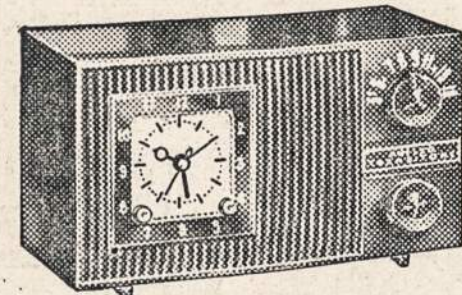

**Philco Automatic
Clock Radio**

Wakes you to music! It's the Philco 716—one of a wide choice of clock radios. **$24.95**

LOW EASY TERMS!

SEE ANY PHILCO DEALER LISTED ON THIS PAGE