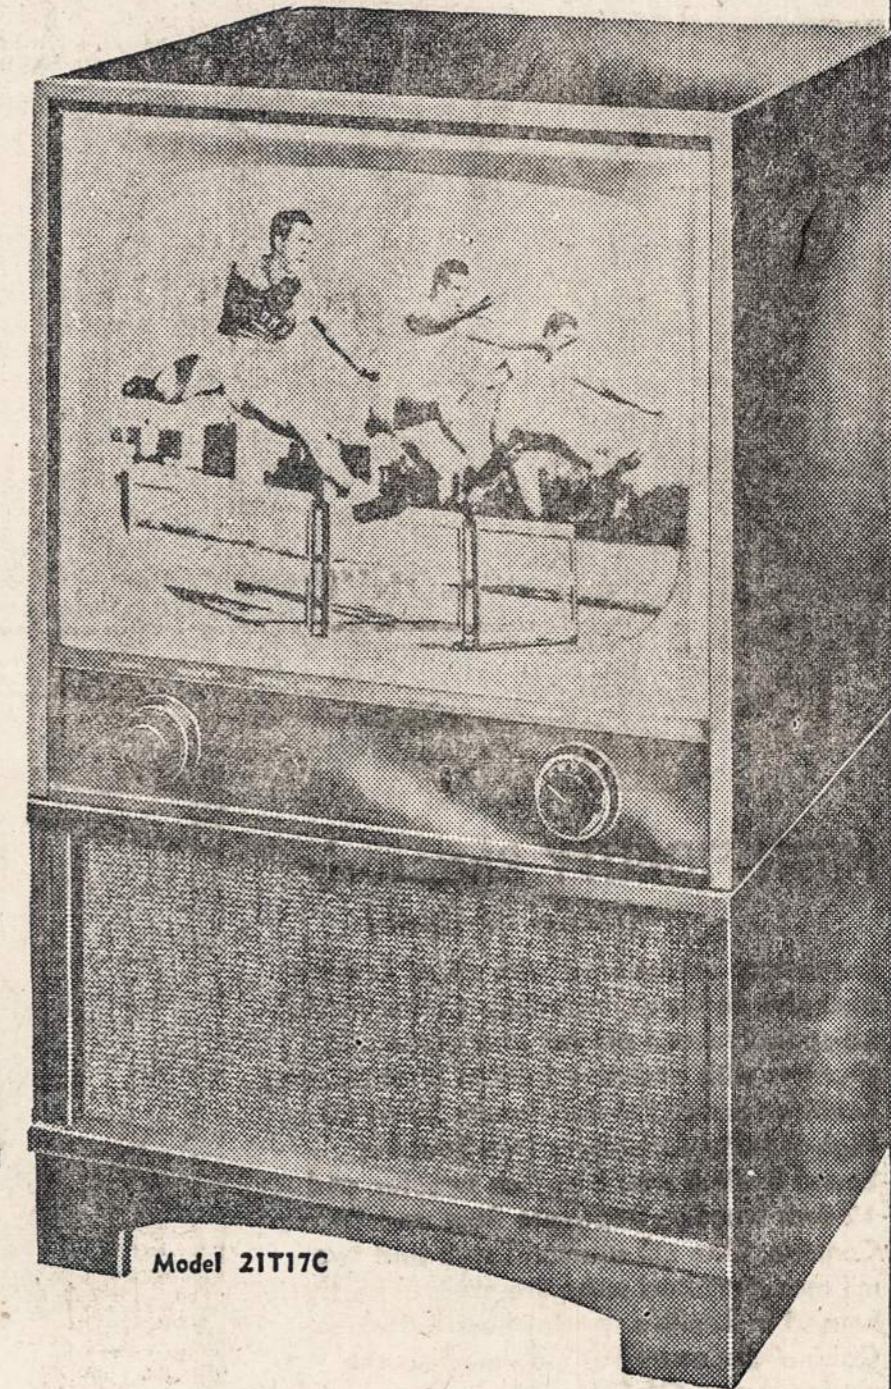

Model 21T17C

Makes more room in your kitchen for cabinets
...other appliances...a bigger refrigerator, etc.

- New Huge-Capacity Wide-Opening Master Oven
- New "Focused Heat" Broiler
- Pushbutton Controls
- Automatic Oven Timer
- Removable, Washable Calrod Oven Units — No open coils! Now G.E.'s Calrod® oven units are fully-enclosed for greater safety — for longer life.
- New Hi-Speed Surface Units. One Extra Hi-Speed Unit
- Wide-Spaced Surface Units
- Timed Appliance Outlet and Easy-Change Fuse Receptacle
- No-Stain Oven Vent

SOLTIS HOME APPLIANCES
AND FURNITURE

2647 WEST 51st STREET

HEMLOCK 4-7095

OPEN MONDAY AND THURSDAY EVENINGS