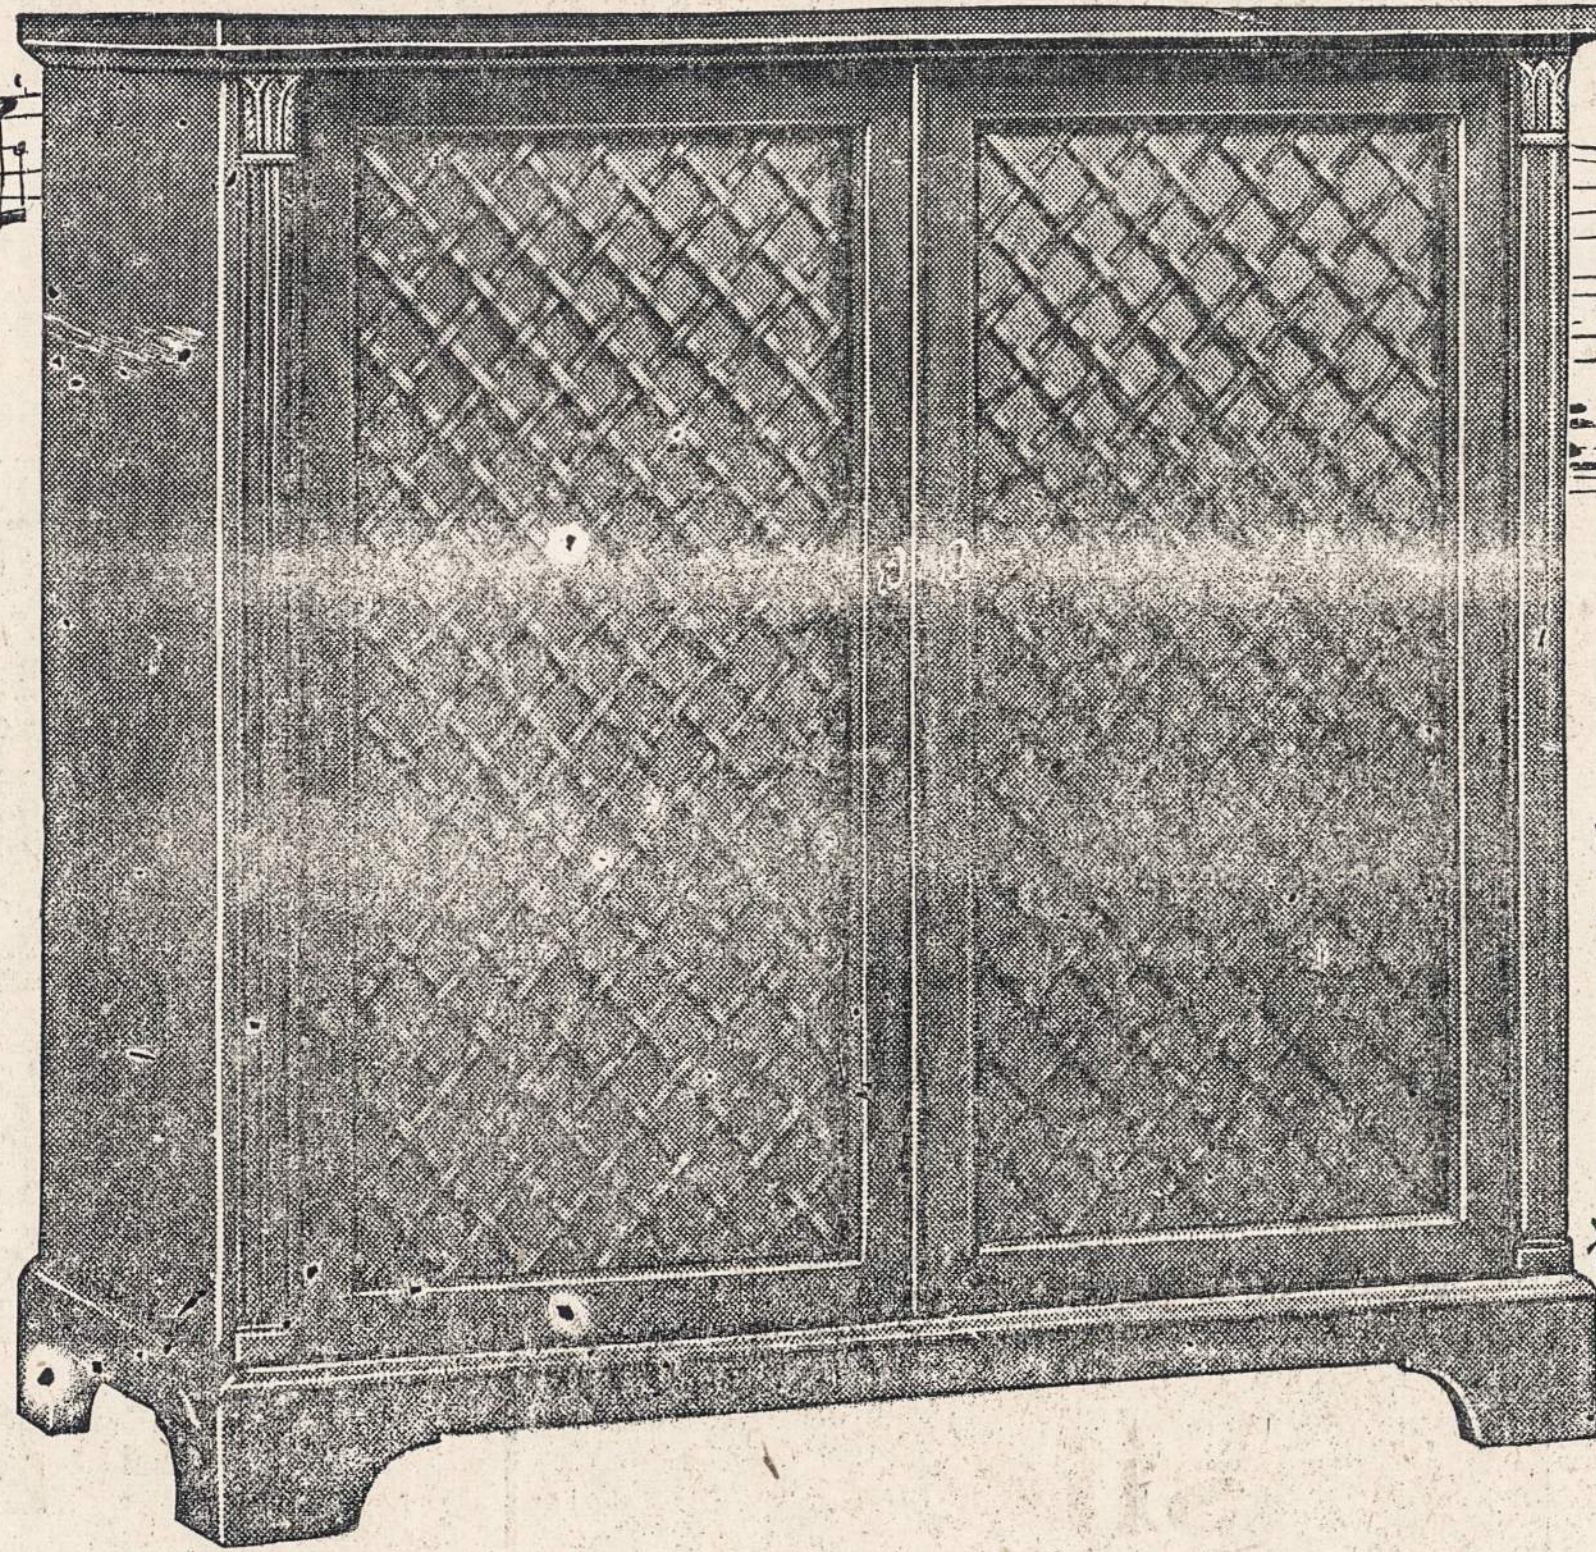

All models shown are true High-Fidelity instruments with two speakers and acoustically designed sound chambers.