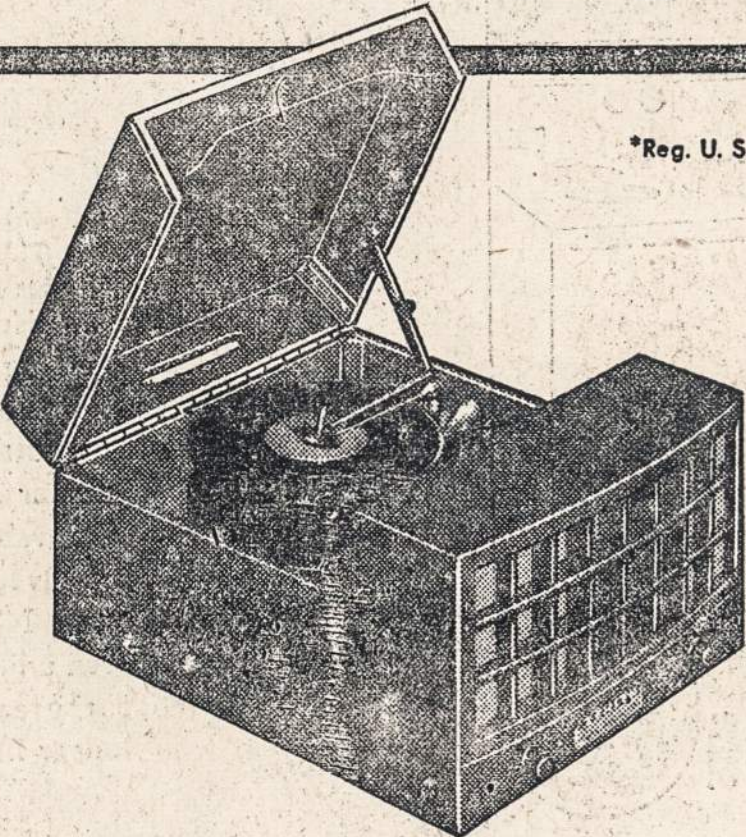

HIGH-FIDELITY Custom Super-Phonic (Model HF-15-R)

Zenith's High-Fidelity phonograph with professional-type record player and two speakers! Housed in a heavy wood cabinet with special lid that clamps down and seals airtight creating the ideal acoustical chamber necessary for true High-Fidelity record reproduction. A specially designed High-Fidelity amplifier with essentially flat response of 20 to 20,000 cycles per second pushes the dual speaker system that reproduces 40 to 15,000 cycles per second. Has separate bass and treble control. You'll be amazed by the tonal effects created. $149.95

Also comes in blond finish Mahogany at $159.95

ZENITH HIGH-FIDELITY FM SOUND SYSTEM

Has High-Fidelity push-pull amplifier with flat response of 20 to 15,000 cycles per second.

20-WATT AMPLIFIER

20 watts of undistorted power for excellent response at both low and high volume levels.

2 SPEAKERS

3 1/2-inch tweeter with 2.15 ounce Alnico 5 magnet has extended high range to 15,000 cycles per second; 12-inch woofer with extra heavy 2 lb. Alnico 5 magnet, gives a rich, resonant low to 30 cycles per second.

ACOUSTICAL CHAMBER

Of heavy wood construction with a minimum of 9,000 cubic inches of speaker enclosure with 3 sound outlets, acoustically engineered for true High-Fidelity reproduction.

SEPARATE BASS AND TREBLE CONTROLS

For proper emphasis of both bass or treble, or to vary emphasis of each to fit your individual preference.

6 POSITION RECORD COMPENSATOR

Engineered to restore original sound level characteristics of recorded music. Compensator dial can be positioned for all popular brand records, and also for auxiliary input jack for mike or tape recorder.

ZENITH'S FAMOUS AM-FM RADIO CHASSIS

The finest performing radio chassis in more than 36 years of radionic progress. Even the worst electrical storms won't mar the beauty of its performance on static-free FM.

When you own a ZENITH, you know— and everybody else knows—you own the best!

PREKIŲ PASIRINKIMAS NEPAVRASTAI DIDELIS
IVARIAUSIOS KALĖDŲ DOVANOS

SOLTIS HOME APPLIANCES
AND FURNITURE

CURTEOUS SALESMEN TO SERVE YOU!

2647 WEST 51st STREET

OPEN MONDAY AND THURSDAY EVENINGS

Telephone HEMlock 4-7095