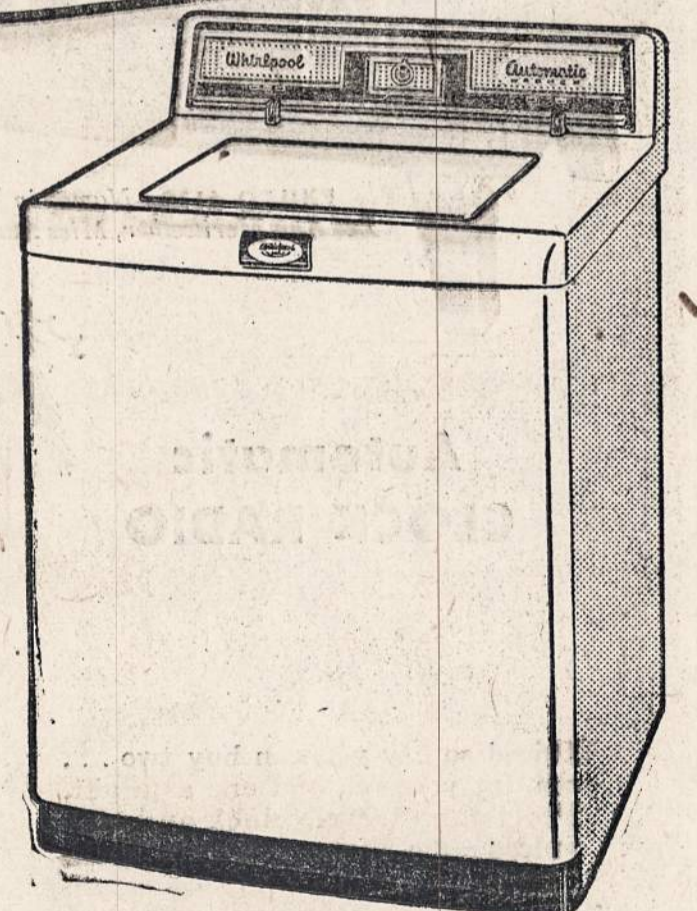

PERFECTED PERFORMANCE week after week—year after year!

SOLTIS HOME APPLIANCES AND FURNITURE

2647 WEST 51st STREET

OPEN MONDAY AND THURSDAY EVENINGS

HEMLOCK 4-7095