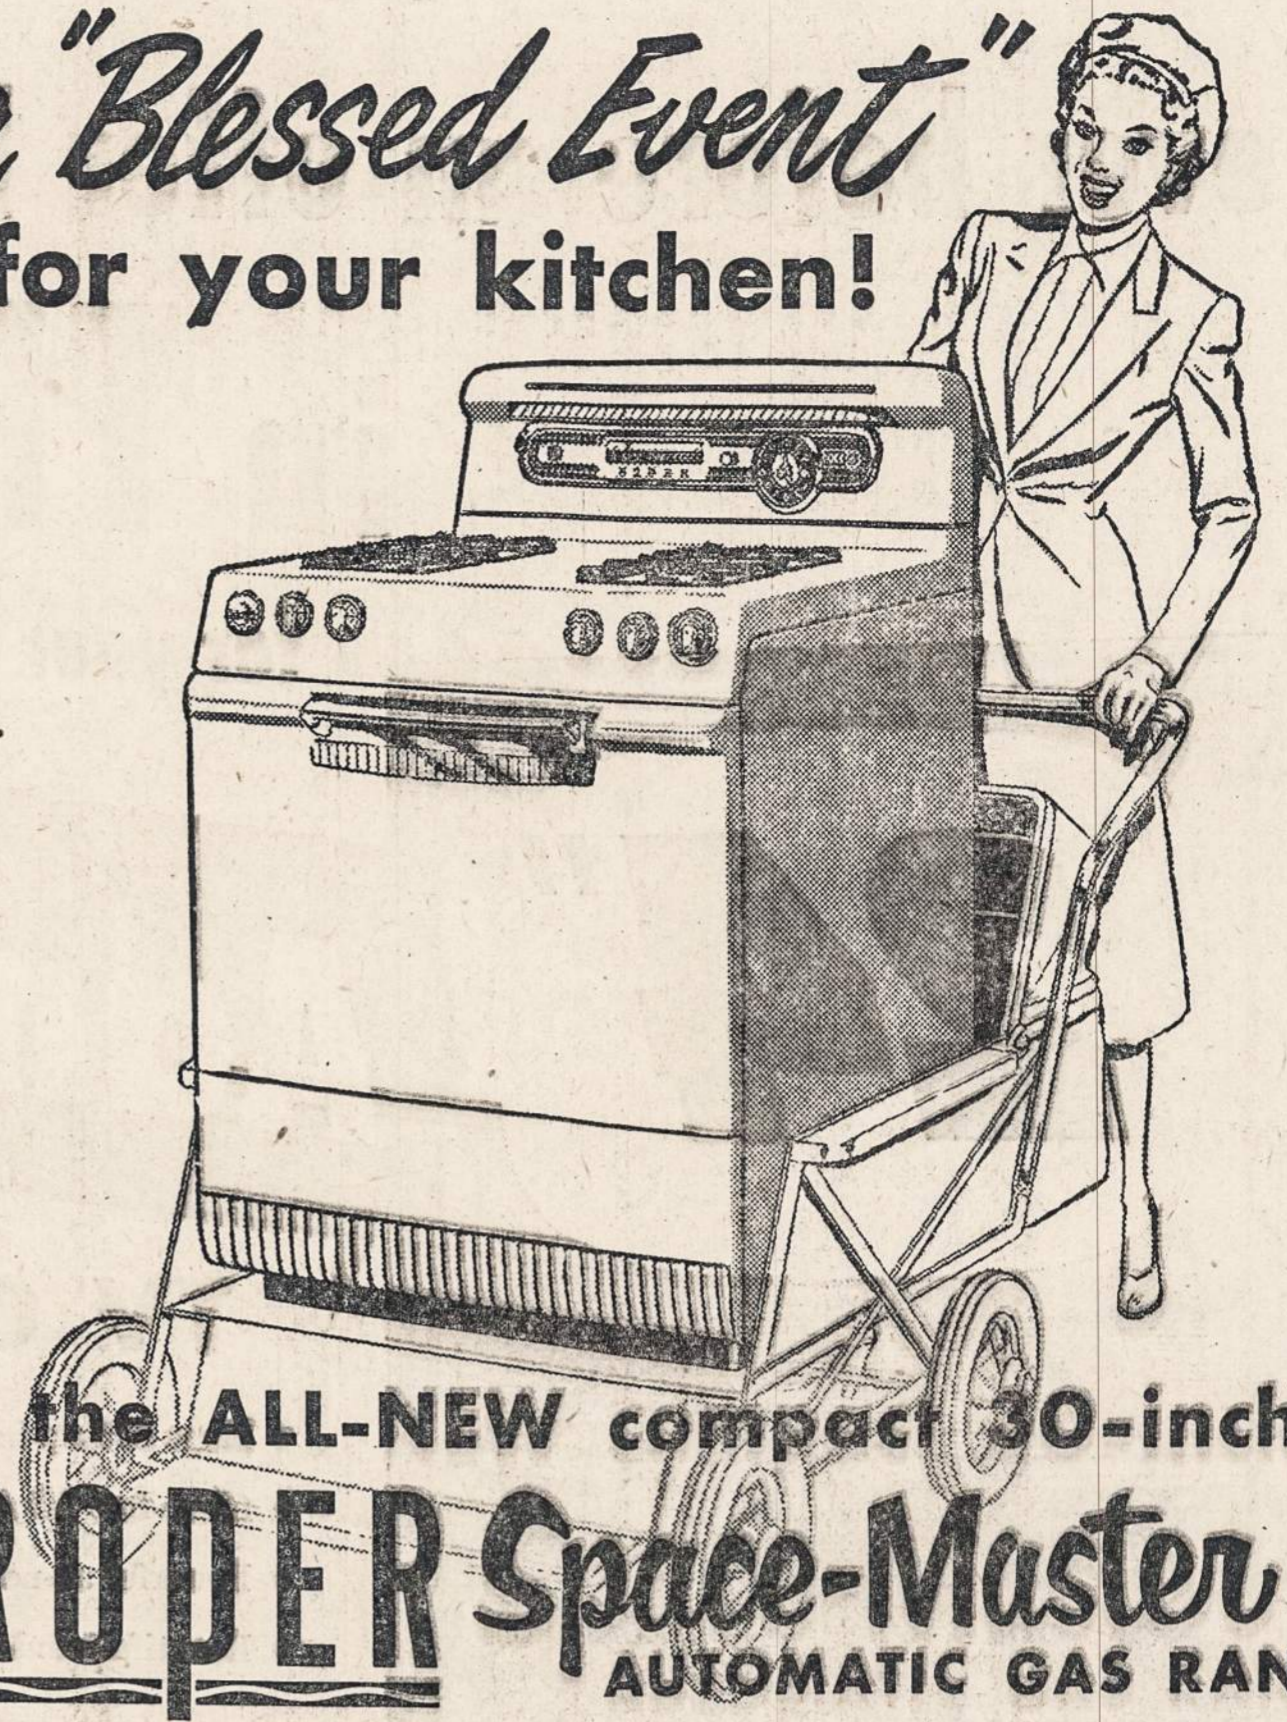

"America's Finest" performance proves it

generous  
OLD-STOVE ALLOWANCE

Courteous Salesmen To Serve You

OPEN MONDAY AND THURSDAY EVENINGS

**BIG  
ROPER  
SALE**

a "Blessed Event"  
for your kitchen!

Measures only 30 x 25 3/4 inches, yet it's big and roomy