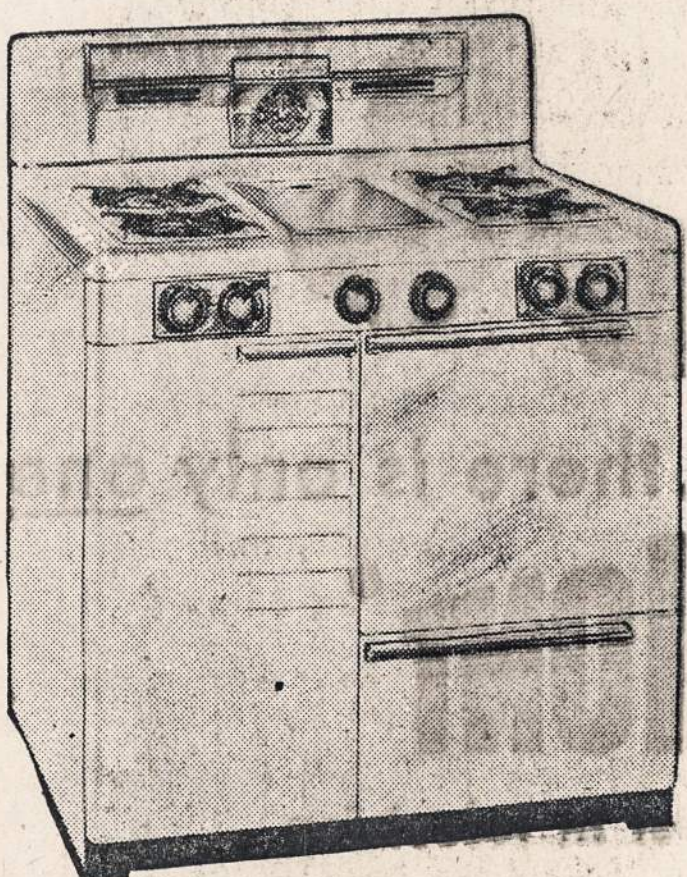

MODEL 6074-35