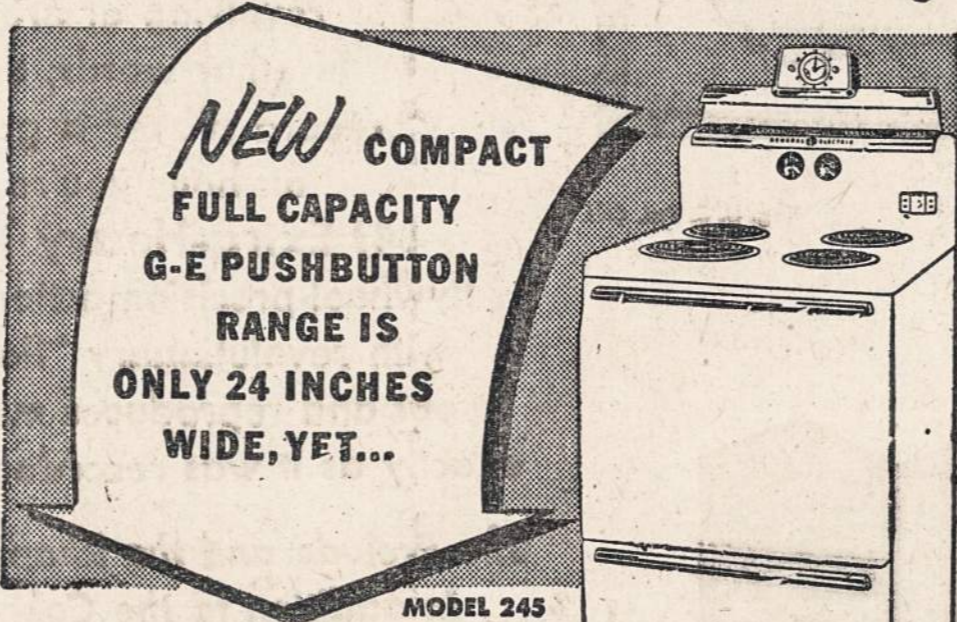

NEW COMPACT
FULL CAPACITY
G-E PUSHBUTTON
RANGE IS
ONLY 24 INCHES
WIDE, YET...

DOES ALL THE
COOKING JOBS A BIG
STANDARD MODEL CAN DO!

OUR EXTRA SPECIAL
BUY!

New 1955
G-E 21 INCH
CONSOLETTÉ

FOR THE PRICE OF A 17" SET

252 Square Inches of
Picture...Larger Than
Many Other 21-Inch
Screens

EXCLUSIVE
G-E FEATURES

- ★ G. E. Black Face Tube for true lifetime pictures
- ★ Rich, cordovan brown cabinet with swivel casters
- ★ G. E. Dynapower Speaker for lasting tonal quality
- ★ Area Switch for best pictures from both near and far
- ★ New Cascade Tuner for superb picture quality
- ★ Removable safety glass for easier cleaning
- ★ Power Transformer for faster warmup and long tube life
- ★ Price includes taxes and full year picture tube warranty and 90 days on parts

$189⁹⁵