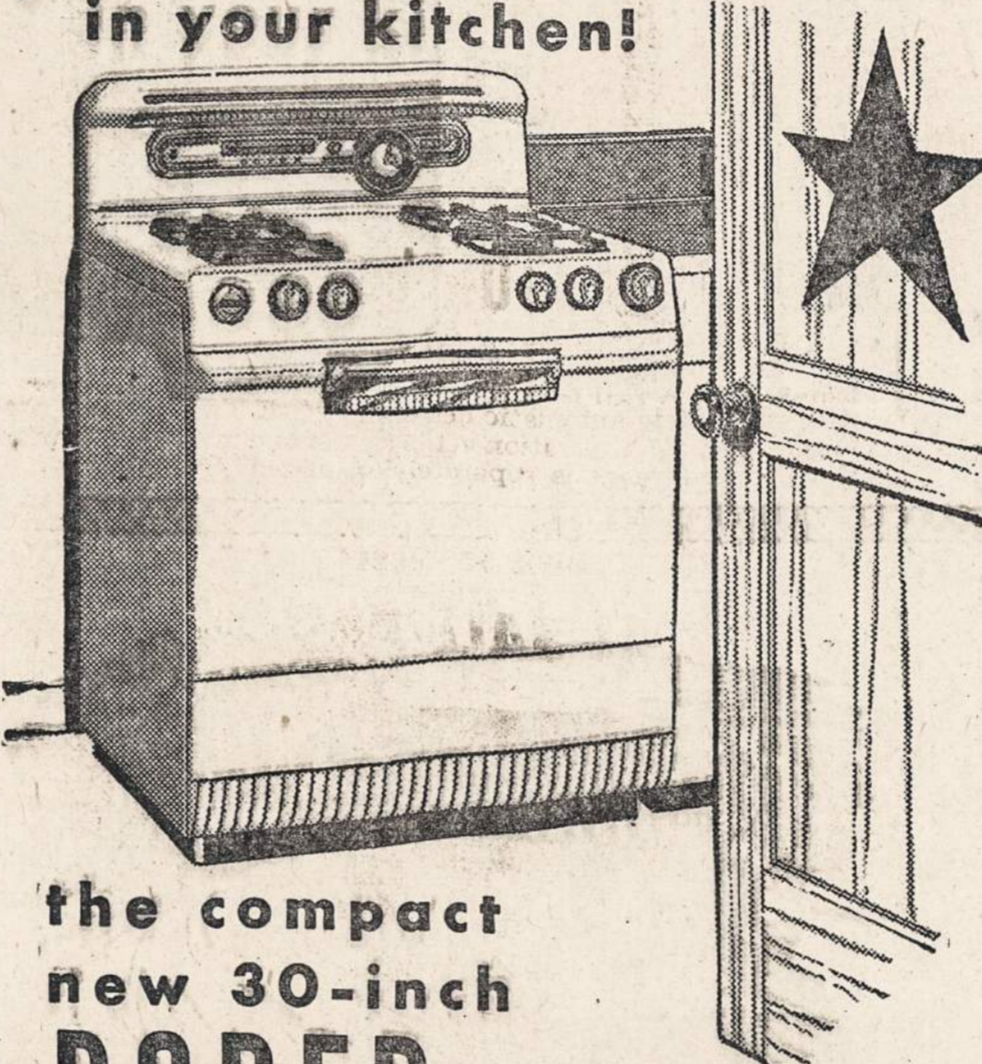

the compact
new 30-inch
ROPER Space-Master
Automatic GAS RANGE

- Huge "Therma-Dome" broiler and "Bake-Master" oven — 24 x 15 1/2 x 17 3/8 inches
- "Insta-Set" panel with "Insta-Matic" clock for completely automatic oven cooking
- "Spectro-Matic" burner control with rainbow-hue handles that tell the exact degree of top-burner flame
- Only 30 x 25 3/4" floor space... but big and roomy

Another fine ROPER
you'll want to consider

Something entirely different in modern cooking. This sensational new range has many exclusive new features for carefree cooking. Yet the "Space-Master" takes very little valuable kitchen space. See the new ROPER "Space-Master" today! Ask about our easy terms.