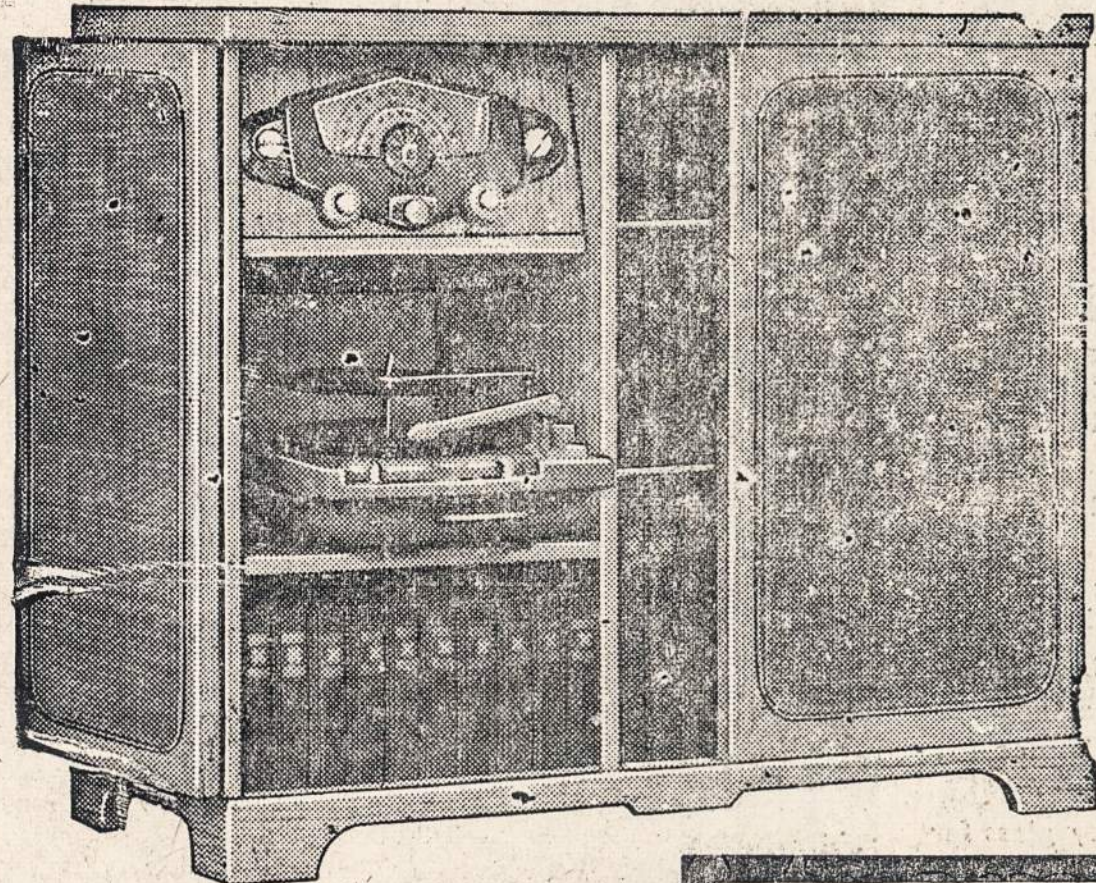

All models shown are true High-Fidelity instruments with two speakers and acoustically designed sound chambers.