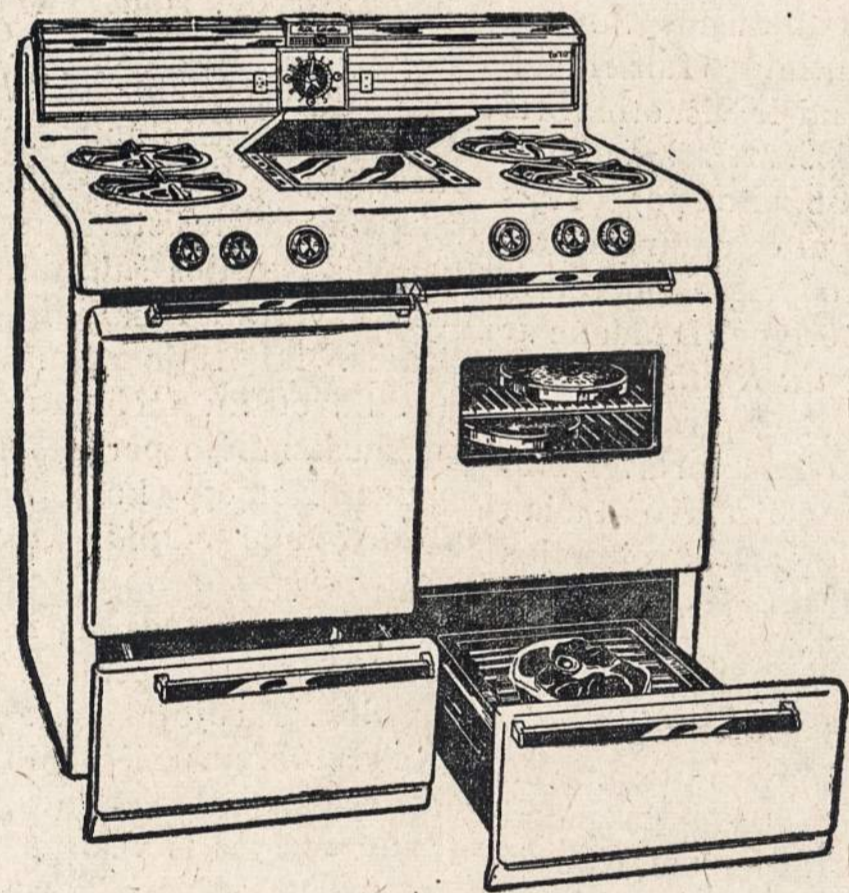

DELUXE MODEL WITH GRIDDLE!

• Built-in Grid-all. Converts to giant burner (slight extra cost) • Electric clock with 4-hour timer • Aqua-gray mantelback • Big Balanced Heat Bake Oven • Oven light and window • Smokeless Fingerlift broiler • Automatic top burner lighting • "Simmer-click" burners • Appliance outlets • Lamp • Dispos-a-Bowls. Gas #G-124.