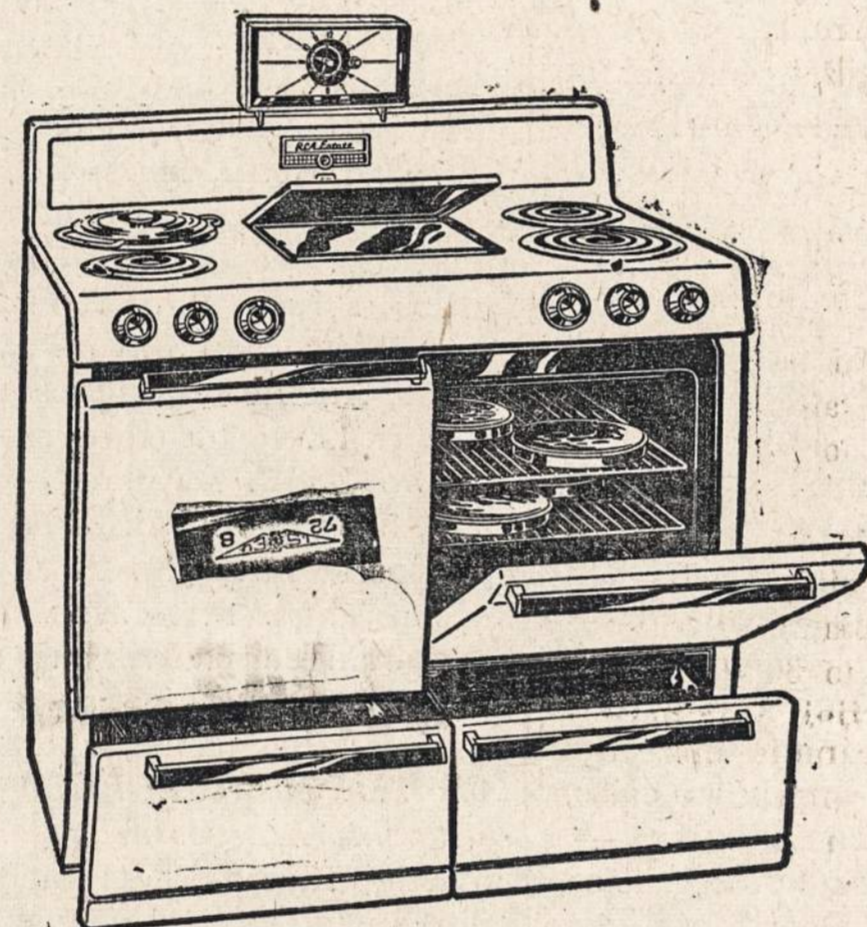

SAVE $30.20 ON AUTOMATIC GRIDDLE RANGE

• Built-in griddle • Balanced Heat Bake Oven • Radiant high broiler • Handsome LAMP-CLOCK CONTROL gives you a lamp, electric clock, Minute Alarm and automatic cooking!

• Electric clock controls oven, outlet • Built-in Grid-all • Balanced Heat Oven • Bar-B-Kewer Oven • Built to CP standards. Gas #G-130CPA.

• Space King only 30 inches wide • "Super-size" 24-inch oven • Fingerlift broiler • Insulizer Walls • One-piece top • Dispos-a-Bowls. Gas #G-112.

Courteous
Salesmen

to

Serve

You

Space Saver!
Money Saver!
...with Big Range
Features!